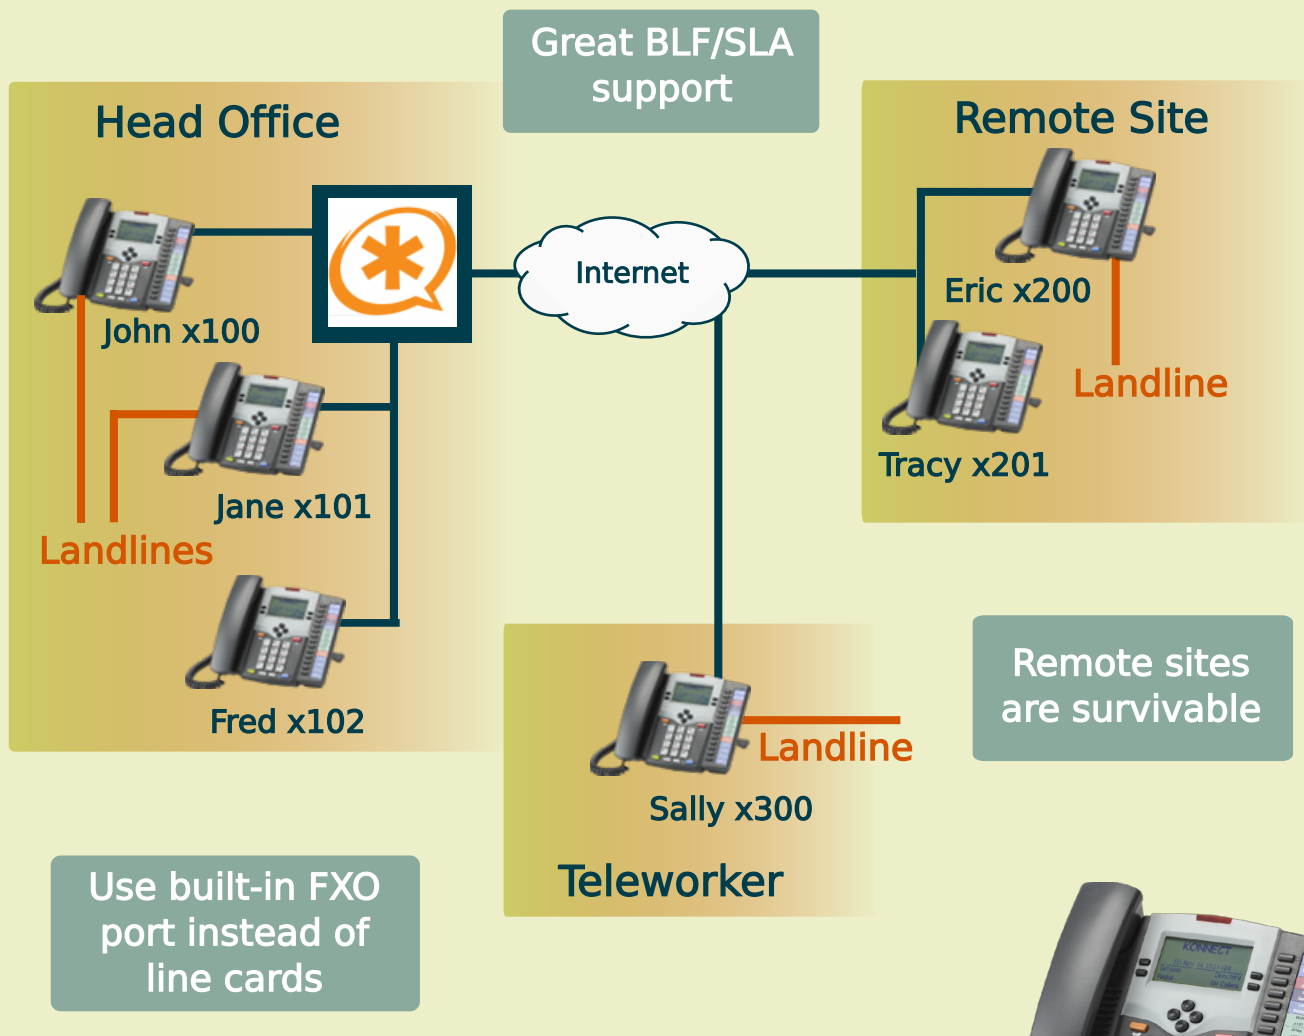

KONNECT™

Phones for Asterisk

KONNECT™ for **Asterisk** provides stronger features and better flexibility.

KONNECT™ for **Asterisk** brings new technology for better, more effective deployments.

True Visual
Voicemail !

Onscreen navigation through messages and fast-forward or rewind a message for easy interaction

Deliver these features the same simple way users expect them to operate.

Great support
for BLF & SLA

Private FXO
feature for the
teleworker

Keep separate voicemail greetings for the home line and your office extension on a single KONNECT phone.

Talk to us to learn more about how KONNECT can be a vehicle to launch new applications and revenue streams.

Integrate custom
applications to
drive more \$\$\$